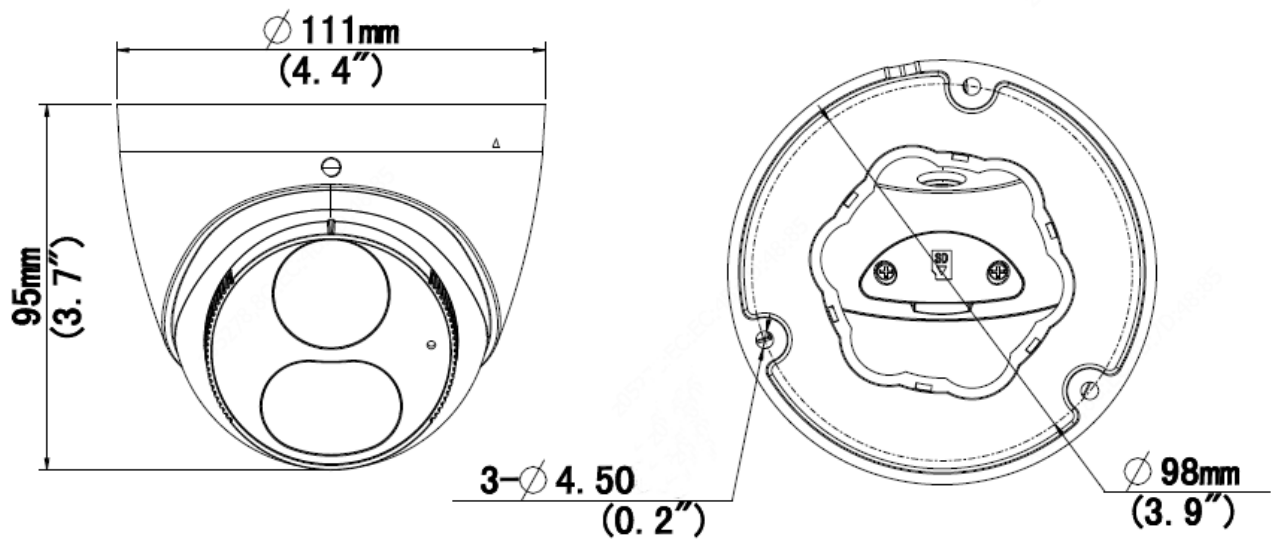

Material	Metal
Working Environment	-30°C ~ 55°C (-22°F ~ 131°F), Humidity: ≤95% RH (non-condensing)
Storage Environment	-30°C ~ 55°C (-22°F ~ 131°F), Humidity: ≤95% RH (non-condensing)
Surge Protection	4KV
Reset Button	N/A
Protection	Ingression protection: IP67

Dimensions

Accessories

www.uniview.com/uniarch

©2021 Zhejiang Uniview Technologies Co., Ltd. All rights reserved.

*Product specifications and availability are subject to change without notice.